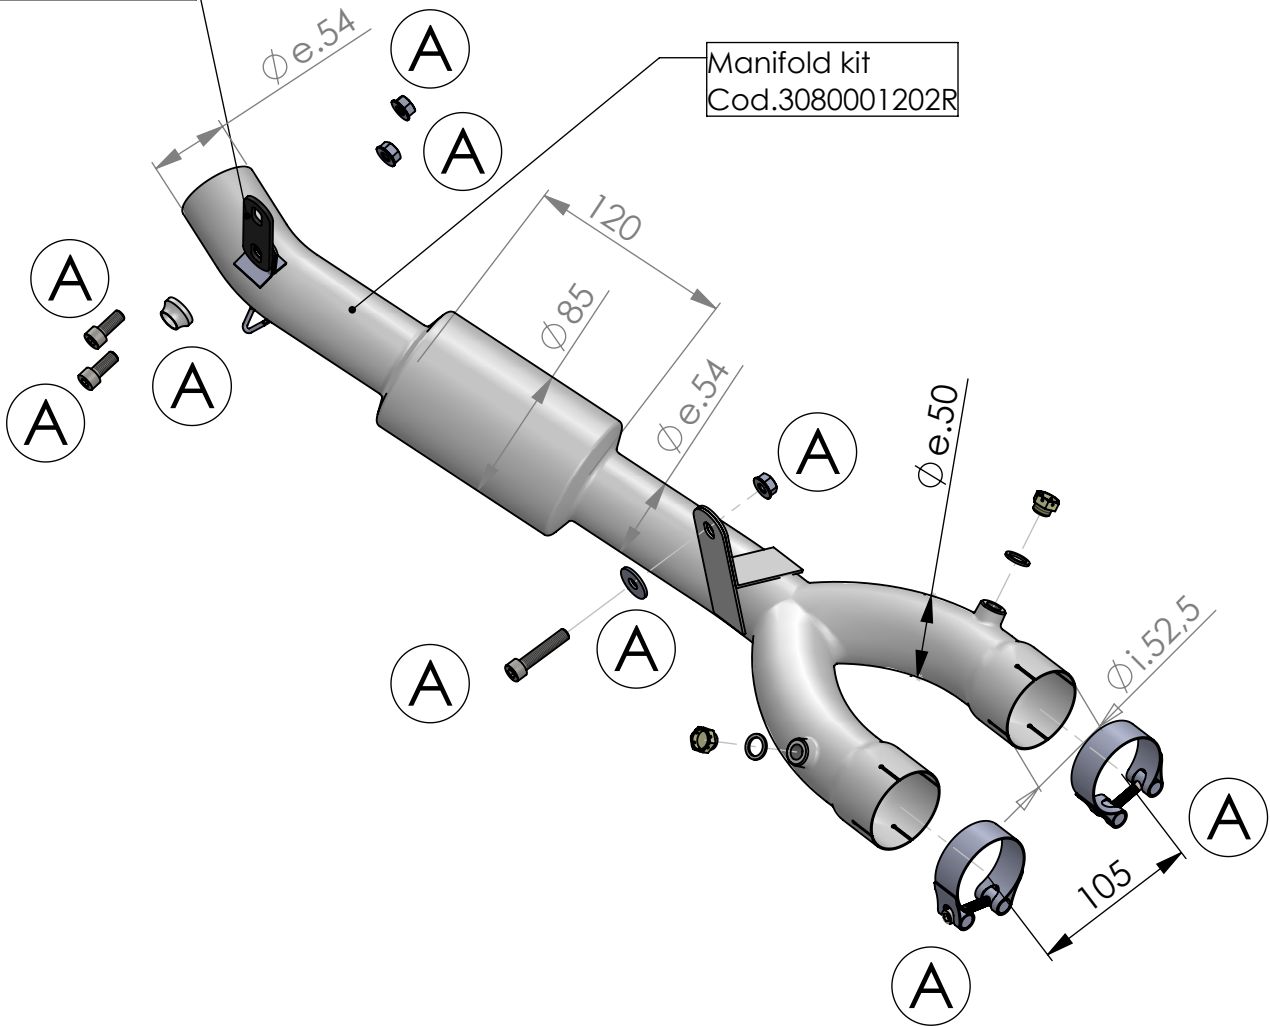

Connecting rod kit
cod. 3080001561R

Manifold kit
Cod.3080001202R

ART. 80001 SPARE PARTS

YAMAHA YZF-R1/M

(A) FITTING KIT Cod. 3080001601R